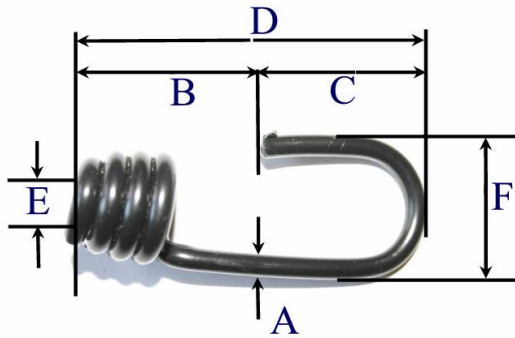

## CLASSIC HEAVY STEEL PLASTIC COATED HOOK

Article	W0006	W0008	W0010
Material	Steel		
Finish	Plastic coated black		
Finish hook end	Coated with plastic to cover steel		
Finish base end	Rust proofed steel construction or Black paint anti-corrosion		
Supported force	250N	350N	350N
Steel thickness mm	2.7	3.5	3.7
A mm +/- 10%	4	4.6	4.9
B mm +/- 5%	40	45	48
C mm +/- 5%	28	30	32
D mm +/- 5%	68	75	80
E mm +/- 5%	6,875	8.9	11.5
F mm +/- 5%	25	30	32
Packing	Transparent plastic bags		
Bag labelling	100 PCS 6MM DIAMETER REF W0006	100 PCS 8MM DIAMETER REF W0008	100 PCS 10MM DIAMETER REF W0010
Pieces per bag	100	100	100
Per carton	10 bags of 100 pieces	8 bags of 100 pieces	6 bags of 100 pieces
Carton size	380x380x190		
Carton labels	100 x 145 mm self adhesive label on exterior of cartons with following details		